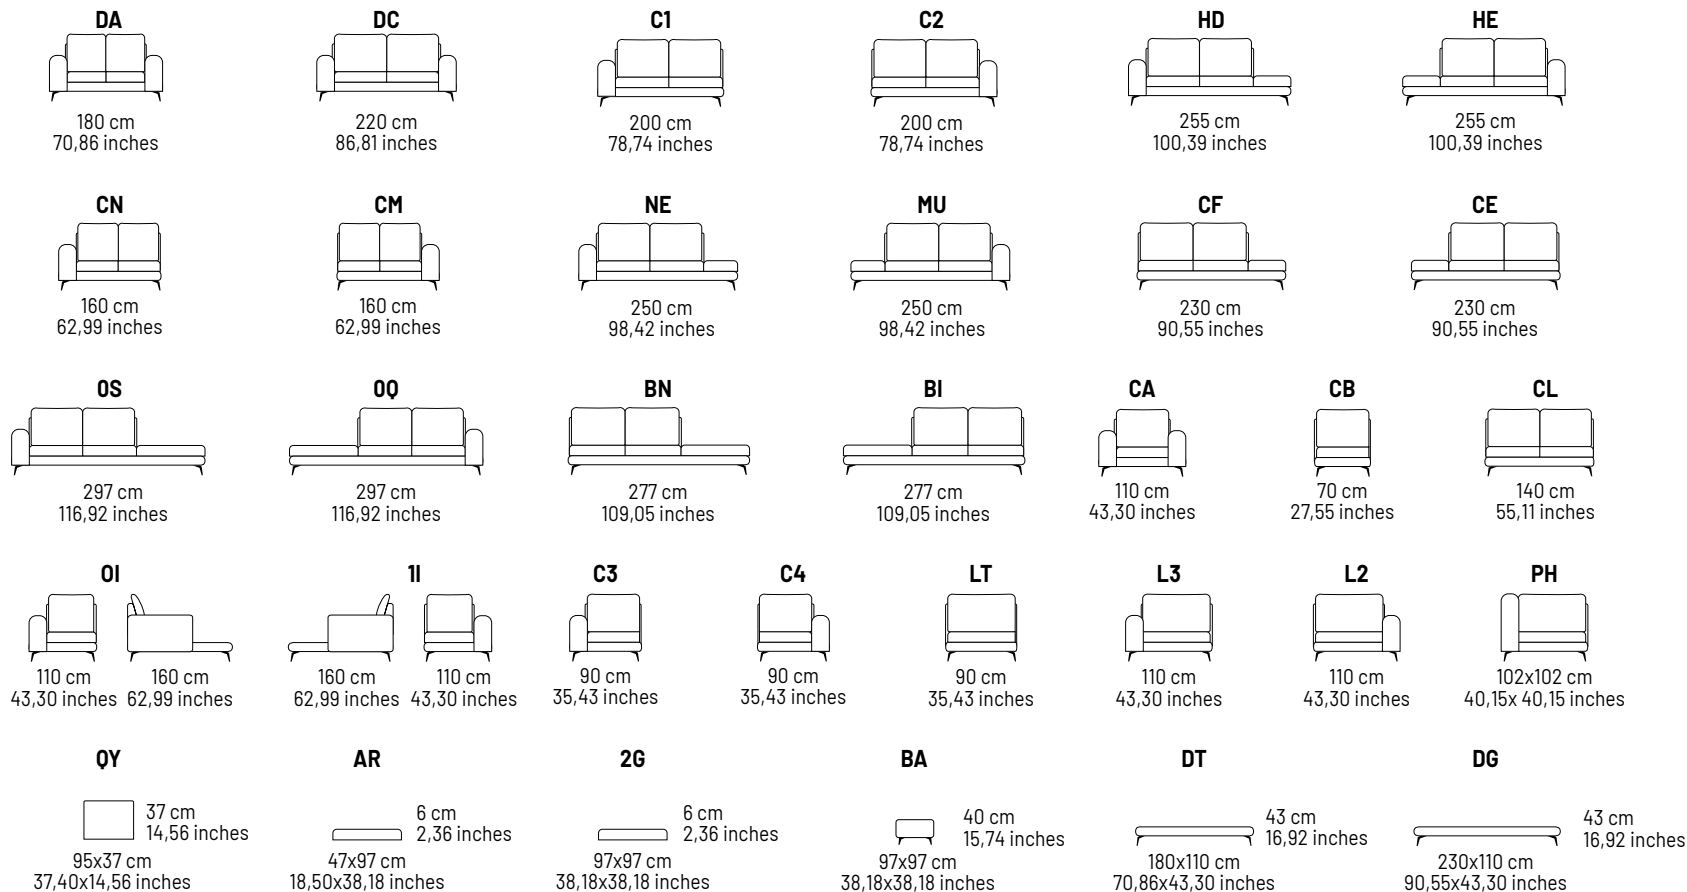

All dimensions are approximate and for guidance only

Chateau d'Ax®