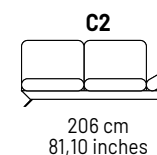

—
GREEN

Chateau d'Ax®

GREEN

2830

COVERING: fabric and microfibre; not removable cover
 FRAME CONSTRUCTION: hardwood load bearing rails,
 high density particle board, glued, screwed and stapled
 BACK CUSHIONS: polyurethane foam
 SEAT INTERIORS: polyurethane foam
 BACK SUSPENSIONS: webbings (elastic belts)
 SEAT SUSPENSIONS: webbings (elastic belts)
 FEET: dark grey chromed metal finishing h. 16 cm
 OTHER INFORMATION: adjustable armrest

All dimensions are approximate and for guidance only

Chateau d'Ax®