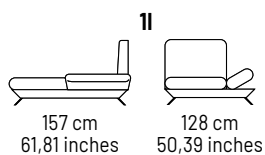

—
GREEN

Chateau d'Ax®

GREEN

2830

COVERING: fabric and microfibre; not removable cover
 FRAME CONSTRUCTION: hardwood load bearing rails,
 high density particle board, glued, screwed and stapled
 BACK CUSHIONS: polyurethane foam
 SEAT INTERIORS: polyurethane foam
 BACK SUSPENSIONS: webbings (elastic belts)
 SEAT SUSPENSIONS: webbings (elastic belts)
 FEET: dark grey chromed metal finishing h. 16 cm
 OTHER INFORMATION: adjustable armrest

All dimensions are approximate and for guidance only

Chateau d'Ax®