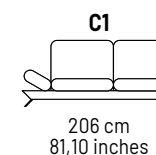

—
GREEN

Chateau d'Ax®

GREEN

2830

COVERING: fabric and microfibre; not removable cover
 FRAME CONSTRUCTION: hardwood load bearing rails,
 high density particle board, glued, screwed and stapled
 BACK CUSHIONS: polyurethane foam
 SEAT INTERIORS: polyurethane foam
 BACK SUSPENSIONS: webbings (elastic belts)
 SEAT SUSPENSIONS: webbings (elastic belts)
 FEET: dark grey chromed metal finishing h. 16 cm
 OTHER INFORMATION: adjustable armrest

All dimensions are approximate and for guidance only

Chateau d'Ax®