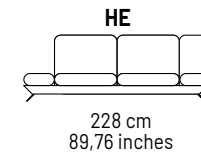

—
GREEN

Chateau d'Ax®

GREEN

2830

COVERING: fabric and microfibre; not removable cover
 FRAME CONSTRUCTION: hardwood load bearing rails,
 high density particle board, glued, screwed and stapled
 BACK CUSHIONS: polyurethane foam
 SEAT INTERIORS: polyurethane foam
 BACK SUSPENSIONS: webbings (elastic belts)
 SEAT SUSPENSIONS: webbings (elastic belts)
 FEET: dark grey chromed metal finishing h. 16 cm
 OTHER INFORMATION: adjustable armrest

All dimensions are approximate and for guidance only

Chateau d'Ax®