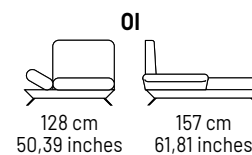

—
GREEN

Chateau d'Ax®

GREEN

2830

COVERING: fabric and microfibre; not removable cover
 FRAME CONSTRUCTION: hardwood load bearing rails,
 high density particle board, glued, screwed and stapled
 BACK CUSHIONS: polyurethane foam
 SEAT INTERIORS: polyurethane foam
 BACK SUSPENSIONS: webbings (elastic belts)
 SEAT SUSPENSIONS: webbings (elastic belts)
 FEET: dark grey chromed metal finishing h. 16 cm
 OTHER INFORMATION: adjustable armrest

All dimensions are approximate and for guidance only

Chateau d'Ax®