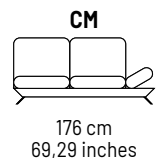

—
GREEN

Chateau d'Ax®

GREEN

2830

COVERING: fabric and microfibre; not removable cover
 FRAME CONSTRUCTION: hardwood load bearing rails,
 high density particle board, glued, screwed and stapled
 BACK CUSHIONS: polyurethane foam
 SEAT INTERIORS: polyurethane foam
 BACK SUSPENSIONS: webbings (elastic belts)
 SEAT SUSPENSIONS: webbings (elastic belts)
 FEET: dark grey chromed metal finishing h. 16 cm
 OTHER INFORMATION: adjustable armrest

All dimensions are approximate and for guidance only

Chateau d'Ax®