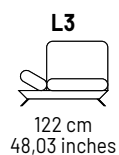

—
GREEN

Chateau d'Ax®

GREEN

2830

COVERING: fabric and microfibre; not removable cover
 FRAME CONSTRUCTION: hardwood load bearing rails,
 high density particle board, glued, screwed and stapled
 BACK CUSHIONS: polyurethane foam
 SEAT INTERIORS: polyurethane foam
 BACK SUSPENSIONS: webbings (elastic belts)
 SEAT SUSPENSIONS: webbings (elastic belts)
 FEET: dark grey chromed metal finishing h. 16 cm
 OTHER INFORMATION: adjustable armrest

All dimensions are approximate and for guidance only

Chateau d'Ax®