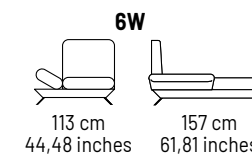

—
GREEN

Chateau d'Ax®

GREEN

2830

COVERING: fabric and microfibre; not removable cover
 FRAME CONSTRUCTION: hardwood load bearing rails,
 high density particle board, glued, screwed and stapled
 BACK CUSHIONS: polyurethane foam
 SEAT INTERIORS: polyurethane foam
 BACK SUSPENSIONS: webbings (elastic belts)
 SEAT SUSPENSIONS: webbings (elastic belts)
 FEET: dark grey chromed metal finishing h. 16 cm
 OTHER INFORMATION: adjustable armrest

All dimensions are approximate and for guidance only

Chateau d'Ax®