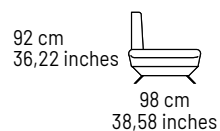

—
GREEN

Chateau d'Ax®

GREEN

2830

COVERING: fabric and microfibre; not removable cover
 FRAME CONSTRUCTION: hardwood load bearing rails,
 high density particle board, glued, screwed and stapled
 BACK CUSHIONS: polyurethane foam
 SEAT INTERIORS: polyurethane foam
 BACK SUSPENSIONS: webbings (elastic belts)
 SEAT SUSPENSIONS: webbings (elastic belts)
 FEET: dark grey chromed metal finishing h. 16 cm
 OTHER INFORMATION: adjustable armrest

All dimensions are approximate and for guidance only

Chateau d'Ax®