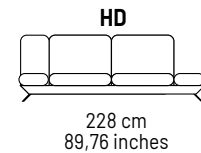

—
GREEN

Chateau d'Ax®

GREEN

2830

COVERING: fabric and microfibre; not removable cover
 FRAME CONSTRUCTION: hardwood load bearing rails,
 high density particle board, glued, screwed and stapled
 BACK CUSHIONS: polyurethane foam
 SEAT INTERIORS: polyurethane foam
 BACK SUSPENSIONS: webbings (elastic belts)
 SEAT SUSPENSIONS: webbings (elastic belts)
 FEET: dark grey chromed metal finishing h. 16 cm
 OTHER INFORMATION: adjustable armrest

All dimensions are approximate and for guidance only

Chateau d'Ax®