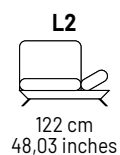

—
GREEN

Chateau d'Ax®

GREEN

2830

COVERING: fabric and microfibre; not removable cover
 FRAME CONSTRUCTION: hardwood load bearing rails,
 high density particle board, glued, screwed and stapled
 BACK CUSHIONS: polyurethane foam
 SEAT INTERIORS: polyurethane foam
 BACK SUSPENSIONS: webbings (elastic belts)
 SEAT SUSPENSIONS: webbings (elastic belts)
 FEET: dark grey chromed metal finishing h. 16 cm
 OTHER INFORMATION: adjustable armrest

All dimensions are approximate and for guidance only

Chateau d'Ax®