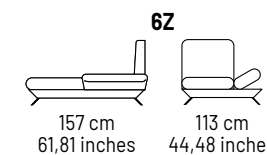

—
GREEN

Chateau d'Ax®

GREEN

2830

COVERING: fabric and microfibre; not removable cover
 FRAME CONSTRUCTION: hardwood load bearing rails,
 high density particle board, glued, screwed and stapled
 BACK CUSHIONS: polyurethane foam
 SEAT INTERIORS: polyurethane foam
 BACK SUSPENSIONS: webbings (elastic belts)
 SEAT SUSPENSIONS: webbings (elastic belts)
 FEET: dark grey chromed metal finishing h. 16 cm
 OTHER INFORMATION: adjustable armrest

All dimensions are approximate and for guidance only

Chateau d'Ax®