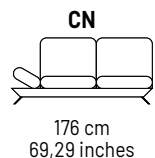

—
GREEN

Chateau d'Ax®

GREEN

2830

COVERING: fabric and microfibre; not removable cover
 FRAME CONSTRUCTION: hardwood load bearing rails,
 high density particle board, glued, screwed and stapled
 BACK CUSHIONS: polyurethane foam
 SEAT INTERIORS: polyurethane foam
 BACK SUSPENSIONS: webbings (elastic belts)
 SEAT SUSPENSIONS: webbings (elastic belts)
 FEET: dark grey chromed metal finishing h. 16 cm
 OTHER INFORMATION: adjustable armrest

All dimensions are approximate and for guidance only

Chateau d'Ax®